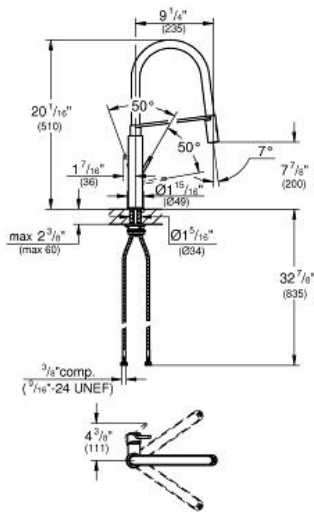

CONCETTO PROFESSIONAL Single-Handle Kitchen Faucet

MODEL # 31492DC0

Pure Freude
an Wasser

GROHE

ADA

Product Description: CONCEPTO PROFESSIONAL Single-Handle Kitchen Faucet

Standard Specification:

- Single hole installation
- GROHE StarLight finish
- GROHE SilkMove 28 mm ceramic cartridge flow strainer
- With integrated temperature limiter
- Professional spray
- With flexible, hygienic GROHFlexx kitchen Santoprene hose
- Diverter: laminar spray/SpeedClean shower jet
- Automatic return to laminar spray
- GROHE EasyDock M integrated magnet for seamless docking of the spray head
- Swivel spout
- Swivel area 360°
- Protected against backflow
- Stainless steel flex lines
- Quick installation system
- Max Flow Rate 1.75 gpm

Applicable Codes & Standards:

- Energy Policy Act of 1992
- NSF 61
- ASME A112.18.1/CSA B125.1
- US Federal and State material regulations
- ICC/ANSI A117.1

Color:

- 31492DC0 SuperSteel InfinityFinish